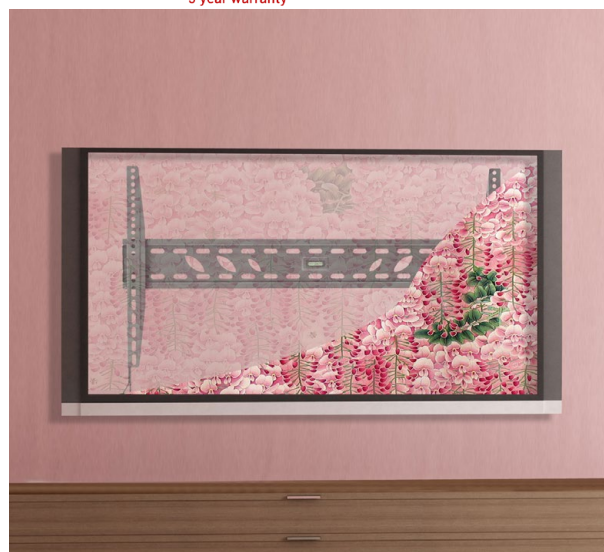

• Excluding motorised products which have a 5 year warranty